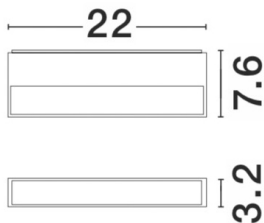

NOVA LUCE

PRODUCT DATASHEET

Version: 001

PRODUCT PHOTOGRAPH

TECHNICAL DRAWING

GENERAL INFORMATION

Product Code	9027202
Collection	Outdoor
Product Category	Wall
Product Family	FUNGO
Mounting Location	Wall
Application Environment	Outdoor

DIMENSION & WEIGHT

LxWxH (cm)	L: 22 W: 7,6 H: 3,2
Cut out (cm)	N/A
Weight (Kgr)	0.6

MATERIAL & COLOR

Product Color	White
Body Material	Aluminium&-Glass

APPLICATION & MOUNTING

Ambient Working Temp.	Max 40 oC
Type of Protection	IP65
Dimmable	No
Type of Dimming (Optional)	N/A
Mounting type	Surface
Mounting Depth (cm)	N/A
Led Module Replaceable	No
Light Source	LED

Power (Nominal)	12W
Input voltage (Nominal)	220-240Vac
Mains Frequency	50/60Hz

PHOTOMETRICAL DATA

Luminous Flux	536 lm
Color Temperature	3000K
Light Color (Designation)	Warm White

WARRANTY

Warranty	3 Years
----------	----------------