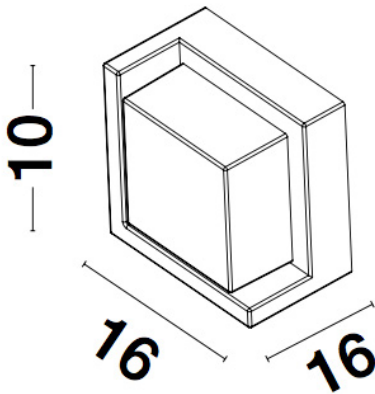

NOVA LUCE

PRODUCT DATASHEET

Version: 001

PRODUCT PHOTOGRAPH

TECHNICAL DRAWING

GENERAL INFORMATION

Product Code	9026001
Collection	Outdoor
Product Category	Wall
Product Family	MAX
Mounting Location	Wall
Application Environment	Outdoor

DIMENSION & WEIGHT

LxWxH (cm)	L: 16 W: 10 H: 16
Cut out (cm)	N/A
Weight (Kgr)	0.5

MATERIAL & COLOR

Product Color	Dark Grey
Body Material	Abs Clear & White Glass

APPLICATION & MOUNTING

Ambient Working Temp.	Max 40 oC
Type of Protection	IP65
Dimmable	No
Type of Dimming (Optional)	N/A
Mounting type	Surface
Mounting Depth (cm)	N/A
Led Module Replaceable	No
Light Source	LED