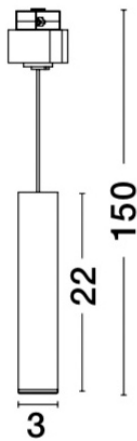

TECHNICAL DRAWING