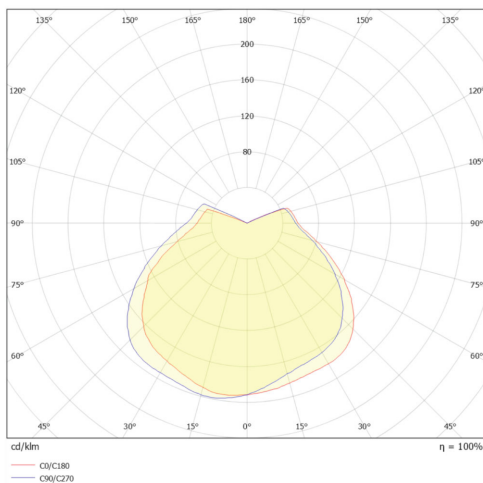

NOVA LUCE

PRODUCT DATASHEET

Version: 001

ELECTRICAL DATA

Power (Nominal)	16 W
Input voltage (Nominal)	24Vdc
Mains Frequency	50/60Hz
Output voltage	N/A
Output Current	N/A
Power Factor	N/A
Efficiency	N/A
SVM	N/A
Pst	N/A
Class	III

PHOTOMETRICAL DATA

Luminus Flux	819 lm
Luminous Efficacy	51,19 lm/W
Color Temperature	3000 K
Light Color (Designation)	Warm White
CRI	>90
SDCM	<3
Beam Angle	120
UGR	N/A

LIFESPAN

Lifetime	50000 hours

CERTIFICATES

Certificates	CE, UKCA

WARRANTY

Warranty	5 years

LIGHT DISTRIBUTION

NOVA LUCE S.A

Schimatari Viotias
32009, Greece

+30 22620 58 121
+30 22620 56 743

info@novaluce.com
www.novaluce.com