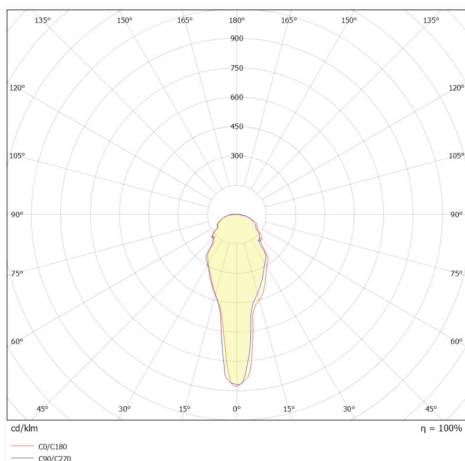

NOVA LUCE

PRODUCT DATASHEET

Version: 001

ELECTRICAL DATA

Power (Nominal)	5 W
Input voltage (Nominal)	24Vdc
Mains Frequency	50/60Hz
Output voltage	24Vdc
Output Current	N/A
Power Factor	N/A
Efficiency	N/A
SVM	N/A
Pst	N/A
Class	III

PHOTOMETRICAL DATA

Luminus Flux	220 lm
Luminous Efficacy	44 lm/W
Color Temperature	3000 K
Light Color (Designation)	Warm White
CRI	>90
SDCM	<4
Beam Angle	120
UGR	N/A

LIFESPAN

Lifetime	50000 hours

CERTIFICATES

Certificates	CE, UKCA

WARRANTY

Warranty	5 years

LIGHT DISTRIBUTION

NOVA LUCE S.A

Schimatari Viotias
32009, Greece

+30 22620 58 121
+30 22620 56 743

info@novaluce.com
www.novaluce.com