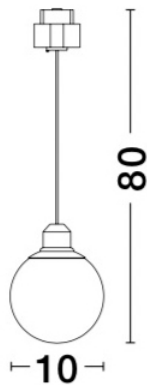

COMPATIBLE WITH

— On/Off Driver: N/A

— Triac Driver: N/A

— Dali Driver: N/A

GENERAL INFORMATION

Product Code	9012672
Product Category	Low Voltage Tracks
Product Family	Buxton Magnetic
Mounting Location	Ceiling
Application Environment	Indoor

DIMENSION & WEIGHT

LxWxH (cm)	D: 10 H: 80
Cut out (cm)	0
Weight (Kgr)	0.33

MATERIAL & COLOR

Product Color	Black
Body Material	Aluminium
Cover Material	N/A

APPLICATION & MOUNTING

Ambient Working Temp.	45 C
Type of Protection	IP20
Protection Class IK	IK03
Dimmable	NO
Type of Dimming (Optional)	N/A
Mounting type	Track
Mounting Depth (cm)	Ceiling
Led Module Replaceable	No
Light Source	LED
Adjustable	No

NOVA LUCE S.A

Schimatari Viotias
32009, Greece

+30 22620 58 121
+30 22620 56 743

info@novaluce.com
www.novaluce.com