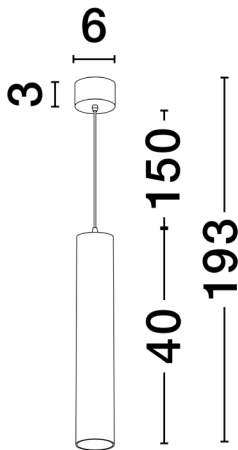

NOVA LUCE

PRODUCT DATASHEET

Version: 001

PRODUCT PHOTOGRAPH

TECHNICAL DRAWING

GENERAL INFORMATION

Product Code	9011337
Collection	Decorative
Product Category	Suspension
Product Family	Mare
Mounting Location	Ceiling
Application Environment	Indoor
Specifications	

DIMENSION & WEIGHT

LxWxH (cm)	D:5.5 H1:30 H2:183
Cut out (cm)	N/A
Weight (Kgr)	0.0

MATERIAL & COLOR

Product Color	Black
Body Material	Aluminium

APPLICATION & MOUNTING

Ambient Working Temp.	Max 45 oC
Type of Protection	IP20
Dimmable	Depend On Lamp
Type of Dimming	Depend On Lamp
Mounting type	Surface
Mounting Depth (cm)	N/A
Led Module Replaceable	Yes
Light Source	LED GU10

Power (Nominal)	10 W
Input voltage (Nominal)	220-240Vac
Mains Frequency	50/60Hz

PHOTOMETRICAL DATA

Luminous Flux	Depend On Lamp
Color Temperature	Depend On Lamp
Light Color (Designation)	WW - CW

WARRANTY