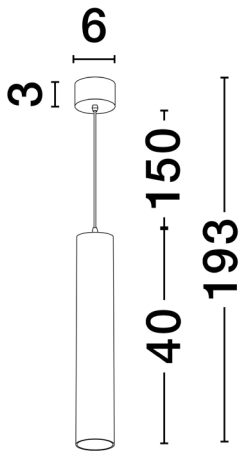

NOVA LUCE

PRODUCT DATASHEET

Version: 001

PRODUCT PHOTOGRAPH

TECHNICAL DRAWING

GENERAL INFORMATION

Product Code	9011336
Collection	Decorative
Product Category	Suspension
Product Family	Mare
Mounting Location	Ceiling
Application Environment	Indoor
Specifications	

DIMENSION & WEIGHT

LxWxH (cm)	D:5.5 H1:40 H2:183
Cut out (cm)	N/A
Weight (Kgr)	0.6

MATERIAL & COLOR

Product Color	White
Body Material	Aluminium

APPLICATION & MOUNTING

Ambient Working Temp.	Max 45 oC
Type of Protection	IP20
Dimmable	Depend On Lamp
Type of Dimming	Depend On Lamp
Mounting type	Surface
Mounting Depth (cm)	N/A
Led Module Replaceable	Yes
Light Source	LED GU10

Power (Nominal)	10 W
Input voltage (Nominal)	220-240Vac
Mains Frequency	50/60Hz

PHOTOMETRICAL DATA

Luminous Flux	Depend On Lamp
Color Temperature	Depend On Lamp
Light Color (Designation)	Warm White

WARRANTY