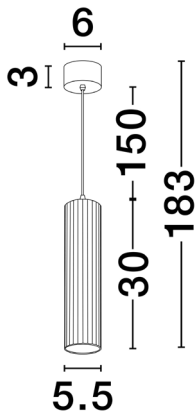

NOVA LUCE

PRODUCT DATASHEET

Version: 001

PRODUCT PHOTOGRAPH

TECHNICAL DRAWING

GENERAL INFORMATION

Product Code	9011335
Collection	Decorative
Product Category	Suspension
Product Family	Mare
Mounting Location	Ceiling
Application Environment	Indoor
Specifications	

DIMENSION & WEIGHT

LxWxH (cm)	D:5.5 H1:30 H2:183
Cut out (cm)	N/A
Weight (Kgr)	0.0

MATERIAL & COLOR

Product Color	Black
Body Material	Aluminium

APPLICATION & MOUNTING

Ambient Working Temp.	Max 45 oC
Type of Protection	IP20
Dimmable	Depend On Lamp
Type of Dimming	Depend On Lamp
Mounting type	Surface
Mounting Depth (cm)	N/A
Led Module Replaceable	Yes
Light Source	LED GU10

NOVA LUCE S.A

Schimatari Viotias
32009, Greece

+30 22620 58 121
+30 22620 56 743

info@novaluce.com
www.novaluce.com