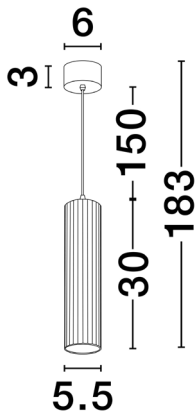

NOVA LUCE

PRODUCT DATASHEET

Version: 001

PRODUCT PHOTOGRAPH

TECHNICAL DRAWING

GENERAL INFORMATION

Product Code	9011334
Collection	Decorative
Product Category	Suspension
Product Family	Mare
Mounting Location	Ceiling
Application Environment	Indoor
Specifications	

DIMENSION & WEIGHT

LxWxH (cm)	D:5.5 H1:30 H2:183
Cut out (cm)	N/A
Weight (Kgr)	0.0

MATERIAL & COLOR

Product Color	White
Body Material	Aluminium

APPLICATION & MOUNTING

Ambient Working Temp.	Max 45 oC
Type of Protection	IP20
Dimmable	Depend On Lamp
Type of Dimming	Depend On Lamp
Mounting type	Surface
Mounting Depth (cm)	N/A
Led Module Replaceable	Yes
Light Source	LED GU10

Power (Nominal)	10 W
Input voltage (Nominal)	220-240Vac
Mains Frequency	50/60Hz

PHOTOMETRICAL DATA

Luminous Flux	Depend On Lamp
Color Temperature	Depend On Lamp
Light Color (Designation)	Warm White

WARRANTY