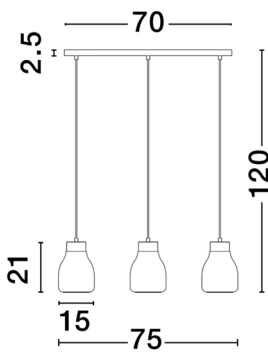

NOVA LUCE

PRODUCT DATASHEET

Version: 001

PRODUCT PHOTOGRAPH

TECHNICAL DRAWING

GENERAL INFORMATION

Product Code	9009272
Collection	Decorative
Product Category	Suspension
Product Family	Blacu
Mounting Location	Ceiling
Application Environment	Indoor
Specifications	

DIMENSION & WEIGHT

LxWxH (cm)	L:75 W:15 H:120
Cut out (cm)	N/A
Weight (Kgr)	2.0

MATERIAL & COLOR

Product Color	Black & Smoky
Body Material	Metal & Glass

APPLICATION & MOUNTING

Ambient Working Temp.	Max 45 oC
Type of Protection	IP20
Dimmable	Depend On Lamp
Type of Dimming	Depend On Lamp
Mounting type	Surface
Mounting Depth (cm)	N/A
Led Module Replaceable	Yes
Light Source	LED E27

Power (Nominal)	3X12 W
Input voltage (Nominal)	220-240Vac
Mains Frequency	50/60Hz

PHOTOMETRICAL DATA

Luminus Flux	Depend On Lamp
Color Temperature	Depend On Lamp
Light Color (Designation)	Warm White

WARRANTY