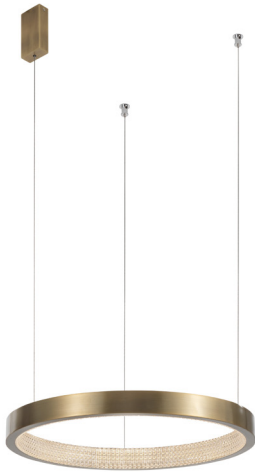

NOVA LUCE

PRODUCT DATASHEET

Version: 001

PRODUCT PHOTOGRAPH

TECHNICAL DRAWING

GENERAL INFORMATION

Product Code	86016808
Collection	Decorative
Product Category	Suspension
Product Family	Vegas
Mounting Location	Ceiling
Application Environment	Indoor

DIMENSION & WEIGHT

LxWxH (cm)	D: 45 H: 180
Cut out (cm)	N/A
Weight (Kgr)	1.5

MATERIAL & COLOR

Product Color	Antique Brass
Body Material	Aluminium & Acrylic

APPLICATION & MOUNTING

Ambient Working Temp.	Max 45 oC
Type of Protection	IP20
Dimmable	No
Type of Dimming (Optional)	N/A
Mounting type	Ceiling
Mounting Depth (cm)	N/A
Led Module Replaceable	No
Light Source	LED