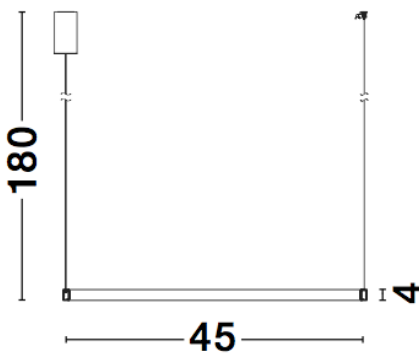

NOVA LUCE

PRODUCT DATASHEET

Version: 001

PRODUCT PHOTOGRAPH

TECHNICAL DRAWING

GENERAL INFORMATION

Product Code	86016808
Collection	Decorative
Product Category	Suspension
Product Family	Vegas
Mounting Location	Ceiling
Application Environment	Indoor

DIMENSION & WEIGHT

LxWxH (cm)	D: 45 H: 180
Cut out (cm)	N/A
Weight (Kgr)	1.5

MATERIAL & COLOR

Product Color	Antique Brass
Body Material	Aluminium & Acrylic

APPLICATION & MOUNTING

Ambient Working Temp.	Max 45 oC
Type of Protection	IP20
Dimmable	No
Type of Dimming (Optional)	N/A
Mounting type	Ceiling
Mounting Depth (cm)	N/A
Led Module Replaceable	No
Light Source	LED

Power (Nominal)	18W
Input voltage (Nominal)	220-240Vac
Mains Frequency	50/60Hz

PHOTOMETRICAL DATA

Luminous Flux	1020 lm
Color Temperature	3000K
Light Color (Designation)	Warm White

WARRANTY

Warranty	3 Years
----------	----------------