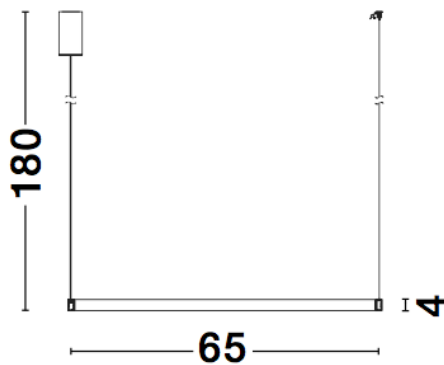

NOVA LUCE

PRODUCT DATASHEET

Version: 001

PRODUCT PHOTOGRAPH

TECHNICAL DRAWING

GENERAL INFORMATION

Product Code	86016803
Collection	Decorative
Product Category	Suspension
Product Family	Orlando
Mounting Location	Ceiling
Application Environment	Indoor

DIMENSION & WEIGHT

LxWxH (cm)	D: 65 H: 180
Cut out (cm)	N/A
Weight (Kgr)	2.1

MATERIAL & COLOR

Product Color	Antique Brass
Body Material	Aluminium & Acrylic

APPLICATION & MOUNTING

Ambient Working Temp.	Max 45 oC
Type of Protection	IP20
Dimmable	No
Type of Dimming (Optional)	N/A
Mounting type	Ceiling
Mounting Depth (cm)	N/A
Led Module Replaceable	No
Light Source	LED

Power (Nominal)	23W
Input voltage (Nominal)	220-240Vac
Mains Frequency	50/60Hz

PHOTOMETRICAL DATA

Luminous Flux	1265 lm
Color Temperature	3000K
Light Color (Designation)	Warm White

WARRANTY

Warranty	3 Years
----------	----------------