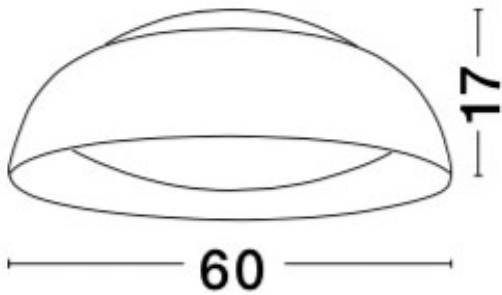

NOVA LUCE

PRODUCT DATASHEET

Version: 001

PRODUCT PHOTOGRAPH

TECHNICAL DRAWING

GENERAL INFORMATION

Product Code	86008
Collection	Decorative
Product Category	Ceiling
Product Family	Landon
Mounting Location	Ceiling
Application Environment	Indoor

DIMENSION & WEIGHT

LxWxH (cm)	D: 58 H: 17
Cut out (cm)	N/A
Weight (Kgr)	5.0

MATERIAL & COLOR

Product Color	Black & Cooper
Body Material	Aluminium & Acrylic

APPLICATION & MOUNTING

Ambient Working Temp.	Max 45 oC
Type of Protection	IP20
Dimmable	Yes
Type of Dimming (Optional)	Triac
Mounting type	Ceiling
Mounting Depth (cm)	N/A
Led Module Replaceable	No
Light Source	LED