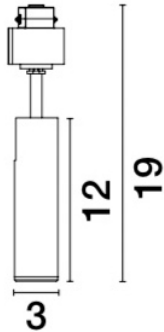

COMPATIBLE WITH

— On/Off Driver: N/A

— Triac Driver: N/A

— Dali Driver: N/A

GENERAL INFORMATION

Product Code	8252029
Product Category	Low Voltage Tracks
Product Family	Buxton Magnetic
Mounting Location	N/A
Application Environment	Indoor

DIMENSION & WEIGHT

LxWxH (cm)	D: 3 H: 19
Cut out (cm)	0
Weight (Kgr)	0.23

MATERIAL & COLOR

Product Color	Black
Body Material	Aluminium
Cover Material	N/A

APPLICATION & MOUNTING

Ambient Working Temp.	45 C
Type of Protection	IP20
Protection Class IK	IK03
Dimmable	No
Type of Dimming (Optional)	N/A
Mounting type	N/A
Mounting Depth (cm)	N/A
Led Module Replaceable	No
Light Source	LED
Adjustable	Yes

NOVA LUCE S.A

Schimatari Viotias
32009, Greece

+30 22620 58 121
+30 22620 56 743

info@novaluce.com
www.novaluce.com