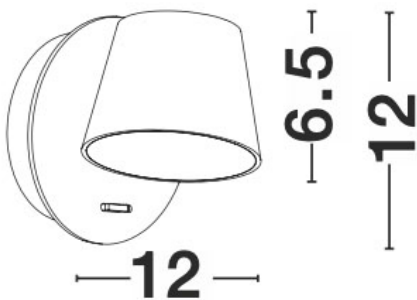

NOVA LUCE

PRODUCT DATASHEET

Version: 001

PRODUCT PHOTOGRAPH

TECHNICAL DRAWING

GENERAL INFORMATION

Product Code	8223602
Collection	Decorative
Product Category	Wall
Product Family	Amadeo
Mounting Location	Wall
Application Environment	Indoor

DIMENSION & WEIGHT

LxWxH (cm)	L: 12 W: 12 H: 12
Cut out (cm)	N/A
Weight (Kgr)	0.5

MATERIAL & COLOR

Product Color	Black
Body Material	Aluminium & Acrylic

APPLICATION & MOUNTING

Ambient Working Temp.	Max 45 oC
Type of Protection	IP20
Dimmable	No
Type of Dimming (Optional)	N/A
Mounting type	Wall
Mounting Depth (cm)	N/A
Led Module Replaceable	No
Light Source	LED