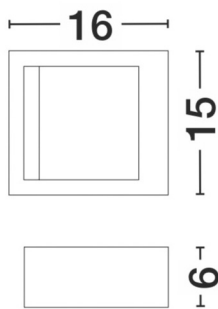

NOVA LUCE

PRODUCT DATASHEET

Version: 001

PRODUCT PHOTOGRAPH

GENERAL INFORMATION

Product Code	819502
Collection	Outdoor
Product Category	Wall
Product Family	BLISS
Mounting Location	Wall
Application Environment	Outdoor

DIMENSION & WEIGHT

LxWxH (cm)	L: 15 W: 6 H: 16
Cut out (cm)	N/A
Weight (Kgr)	0.9

MATERIAL & COLOR

Product Color	Dark Grey
Body Material	Aluminium-Acrylic

TECHNICAL DRAWING

APPLICATION & MOUNTING

Ambient Working Temp.	Max 40 °C
Type of Protection	IP54
Dimmable	No
Type of Dimming (Optional)	N/A
Mounting type	Surface
Mounting Depth (cm)	N/A
Led Module Replaceable	No
Light Source	LED

Power (Nominal)	7W
Input voltage (Nominal)	220-240Vac
Mains Frequency	50/60Hz

PHOTOMETRICAL DATA

Luminous Flux	708 lm
Color Temperature	3000K
Light Color (Designation)	Warm White

WARRANTY

Warranty	3 Years
----------	----------------