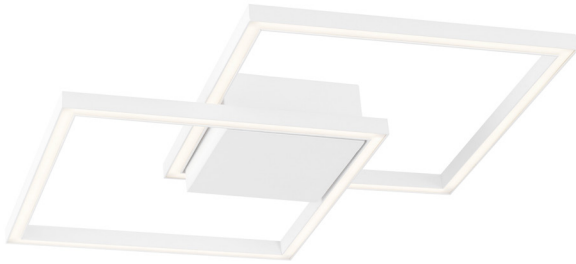

NOVA LUCE

PRODUCT DATASHEET

Version: 001

PRODUCT PHOTOGRAPH

TECHNICAL DRAWING