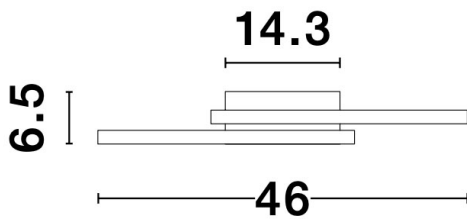

GENERAL INFORMATION

Product Code	8160162
Collection	Decorative
Product Category	Ceiling
Product Family	Bilbao
Mounting Location	Ceiling
Application Environment	Indoor

DIMENSION & WEIGHT

LxWxH (cm)	L: 46 W: 46 H: 6.5
Cut out (cm)	N/A
Weight (Kgr)	1.8

MATERIAL & COLOR

Product Color	Sandy White
Body Material	Aluminium & Acrylic

APPLICATION & MOUNTING

Ambient Working Temp.	Max 45 oC
Type of Protection	IP20
Dimmable	No
Type of Dimming (Optional)	N/A
Mounting type	Ceiling
Mounting Depth (cm)	N/A
Led Module Replaceable	No
Light Source	LED

NOVA LUCE S.A

Schimatari Viotias
32009, Greece

+30 22620 58 121
+30 22620 56 743

info@novaluce.com
www.novaluce.com