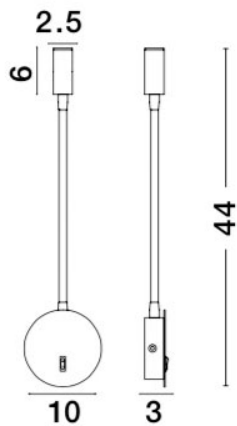

NOVA LUCE

PRODUCT DATASHEET

Version: 001

PRODUCT PHOTOGRAPH

TECHNICAL DRAWING

GENERAL INFORMATION

Product Code	8140322
Collection	Decorative
Product Category	Wall
Product Family	Jaco
Mounting Location	Wall
Application Environment	Indoor

DIMENSION & WEIGHT

LxWxH (cm)	L: 10 W: 3 H: 44
Cut out (cm)	N/A
Weight (Kgr)	0.5

MATERIAL & COLOR

Product Color	Black
Body Material	Aluminium

APPLICATION & MOUNTING

Ambient Working Temp.	Max 45 oC
Type of Protection	IP20
Dimmable	No
Type of Dimming (Optional)	N/A
Mounting type	Wall
Mounting Depth (cm)	N/A
Led Module Replaceable	No
Light Source	LED

Power (Nominal)	3W
Input voltage (Nominal)	220-240Vac
Mains Frequency	50/60Hz

PHOTOMETRICAL DATA

Luminous Flux	190 lm
Color Temperature	3000K
Light Color (Designation)	Warm White

WARRANTY

Warranty	3 Years
----------	----------------