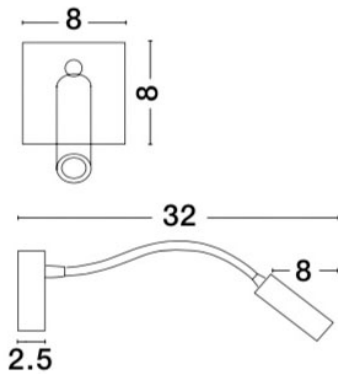

NOVA LUCE

PRODUCT DATASHEET

Version: 001

PRODUCT PHOTOGRAPH

TECHNICAL DRAWING

GENERAL INFORMATION

Product Code	8128202
Collection	Decorative
Product Category	Wall
Product Family	Madison
Mounting Location	Wall
Application Environment	Indoor

DIMENSION & WEIGHT

LxWxH (cm)	L: 32 W: 8 H: 8
Cut out (cm)	N/A
Weight (Kgr)	0.4

MATERIAL & COLOR

Product Color	White
Body Material	Aluminium

APPLICATION & MOUNTING

Ambient Working Temp.	Max 45 oC
Type of Protection	IP20
Dimmable	No
Type of Dimming (Optional)	N/A
Mounting type	Wall
Mounting Depth (cm)	N/A
Led Module Replaceable	No
Light Source	LED