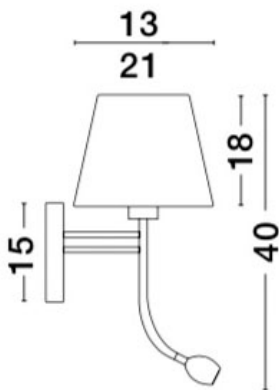

NOVA LUCE

PRODUCT DATASHEET

Version: 001

PRODUCT PHOTOGRAPH

TECHNICAL DRAWING

GENERAL INFORMATION

Product Code	8127402
Collection	Decorative
Product Category	Wall
Product Family	Valencia
Mounting Location	Wall
Application Environment	Indoor

DIMENSION & WEIGHT

LxWxH (cm)	L: 21 W: 25,5 H: 40
Cut out (cm)	N/A
Weight (Kgr)	0.9

MATERIAL & COLOR

Product Color	White & Chrome
Body Material	Aluminium & Fabric

APPLICATION & MOUNTING

Ambient Working Temp.	Max 45 oC
Type of Protection	IP20
Dimmable	No
Type of Dimming (Optional)	N/A
Mounting type	Wall
Mounting Depth (cm)	N/A
Led Module Replaceable	Yes
Light Source	LED & LED E27