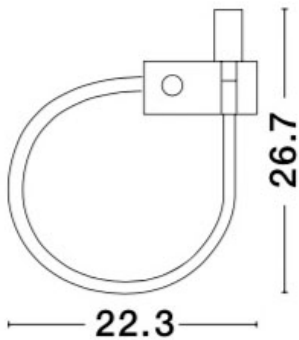

NOVA LUCE

PRODUCT DATASHEET

Version: 001

PRODUCT PHOTOGRAPH

TECHNICAL DRAWING

GENERAL INFORMATION

Product Code	8126582
Collection	Decorative
Product Category	Wall
Product Family	Geneva
Mounting Location	Wall
Application Environment	Indoor

DIMENSION & WEIGHT

LxWxH (cm)	∴ 22,3 W: 4,8 H: 26,7
Cut out (cm)	N/A
Weight (Kgr)	0.5

MATERIAL & COLOR

Product Color	Black
Body Material	Aluminium

APPLICATION & MOUNTING

Ambient Working Temp.	Max 45 oC
Type of Protection	IP20
Dimmable	No
Type of Dimming (Optional)	N/A
Mounting type	Wall
Mounting Depth (cm)	N/A
Led Module Replaceable	No
Light Source	LED

Power (Nominal)	3W
Input voltage (Nominal)	220-240Vac
Mains Frequency	50/60Hz

PHOTOMETRICAL DATA

Luminous Flux	190 lm
Color Temperature	3000K
Light Color (Designation)	Warm White

WARRANTY

Warranty	3 Years
----------	----------------