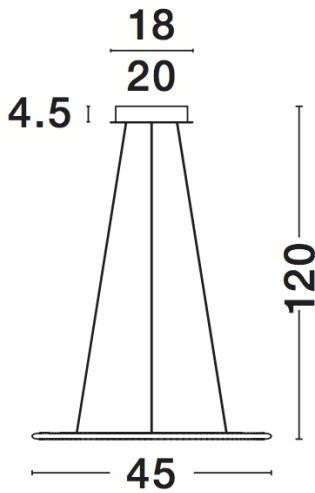

TECHNICAL DRAWING

GENERAL INFORMATION

Product Code	8107402
Collection	Decorative
Product Category	Suspension
Product Family	Livorno
Mounting Location	Ceiling
Application Environment	Indoor

DIMENSION & WEIGHT

LxWxH (cm)	D: 45 H: 120
Cut out (cm)	N/A
Weight (Kgr)	1.2

MATERIAL & COLOR

Product Color	Chrome
Body Material	Aluminium & Acrylic

APPLICATION & MOUNTING

Ambient Working Temp.	Max 45 oC
Type of Protection	IP20
Dimmable	No
Type of Dimming (Optional)	N/A
Mounting type	Ceiling
Mounting Depth (cm)	N/A
Led Module Replaceable	No
Light Source	LED

NOVA LUCE S.A

Schimatari Viotias
32009, Greece

+30 22620 58 121
+30 22620 56 743

info@novaluce.com
www.novaluce.com