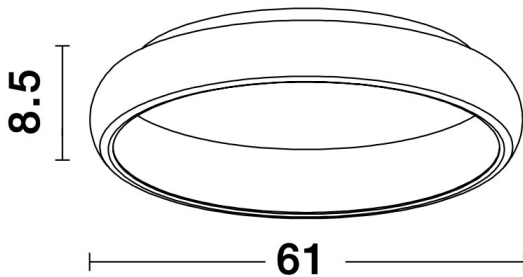

## TECHNICAL DRAWING

## DIMENSION & WEIGHT

LxWxH (cm)	D: 61 H: 8.5
Cut out (cm)	N/A
Weight (Kgr)	4.2

### PHOTOMETRICAL DATA

Luminous Flux	<b>2876 lm</b>
Color Temperature	<b>3000K</b>
Light Color (Designation)	<b>Warm White</b>