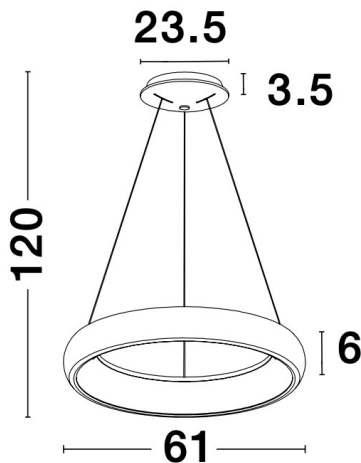

TECHNICAL DRAWING

GENERAL INFORMATION

Product Code	8105602 D
Collection	Decorative
Product Category	Suspension
Product Family	Albi
Mounting Location	Ceiling
Application Environment	Indoor

DIMENSION & WEIGHT

LxWxH (cm)	D: 61 H: 120
Cut out (cm)	N/A
Weight (Kgr)	3.1

MATERIAL & COLOR

Product Color	Sandy Black
Body Material	Aluminium & Acrylic

APPLICATION & MOUNTING

Ambient Working Temp.	Max 45 oC
Type of Protection	IP20
Dimmable	Yes
Type of Dimming (Optional)	Triac
Mounting type	Ceiling
Mounting Depth (cm)	N/A
Led Module Replaceable	No
Light Source	LED

NOVA LUCE S.A

Schimatari Viotias
32009, Greece

+30 22620 58 121
+30 22620 56 743

info@novaluce.com
www.novaluce.com