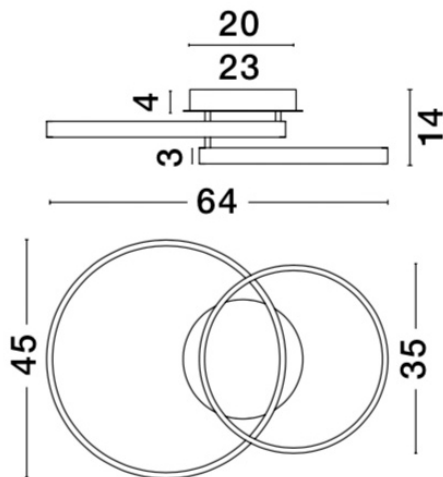

NOVA LUCE

PRODUCT DATASHEET

Version: 001

PRODUCT PHOTOGRAPH

GENERAL INFORMATION

Product Code	8100282
Collection	Decorative
Product Category	Ceiling
Product Family	Leon
Mounting Location	Ceiling
Application Environment	Indoor

DIMENSION & WEIGHT

LxWxH (cm)	L: 64 W: 45 H: 14
Cut out (cm)	N/A
Weight (Kgr)	1.8

TECHNICAL DRAWING

MATERIAL & COLOR

Product Color	Gold Leaf
Body Material	Aluminium & Acrylic

APPLICATION & MOUNTING

Ambient Working Temp.	Max 45 oC
Type of Protection	IP20
Dimmable	No
Type of Dimming (Optional)	N/A
Mounting type	Ceiling
Mounting Depth (cm)	N/A
Led Module Replaceable	No
Light Source	LED

Power (Nominal)	42W
Input voltage (Nominal)	220-240Vac
Mains Frequency	50/60Hz

PHOTOMETRICAL DATA

Luminous Flux	3529 lm
Color Temperature	3000K
Light Color (Designation)	Warm White

WARRANTY

Warranty	3 Years
----------	----------------