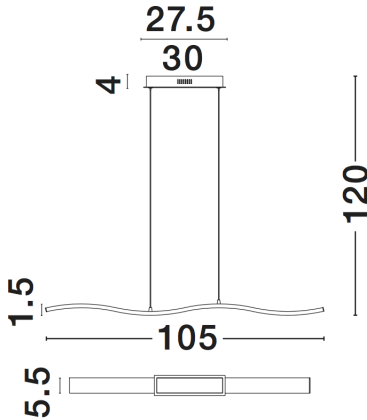

TECHNICAL DRAWING

GENERAL INFORMATION

Product Code	81002002
Collection	Decorative
Product Category	Suspension
Product Family	Cesena
Mounting Location	Ceiling
Application Environment	Indoor

DIMENSION & WEIGHT

LxWxH (cm)	L: 105 W: 8,5 H: 120
Cut out (cm)	N/A
Weight (Kgr)	1.1

MATERIAL & COLOR

Product Color	Chrome
Body Material	Aluminium & Acrylic

APPLICATION & MOUNTING

Ambient Working Temp.	Max 45 oC
Type of Protection	IP20
Dimmable	No
Type of Dimming (Optional)	N/A
Mounting type	Ceiling
Mounting Depth (cm)	N/A
Led Module Replaceable	No
Light Source	LED

NOVA LUCE S.A

Schimatari Viotias
32009, Greece

+30 22620 58 121
+30 22620 56 743

info@novaluce.com
www.novaluce.com