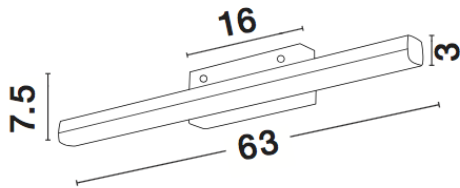

NOVA LUCE

PRODUCT DATASHEET

Version: 001

PRODUCT PHOTOGRAPH

TECHNICAL DRAWING

GENERAL INFORMATION

Product Code	787006
Collection	Decorative
Product Category	Bathroom
Product Family	Vanese
Mounting Location	Wall
Application Environment	Indoor

DIMENSION & WEIGHT

LxWxH (cm)	L: 63 W: 7,5 H: 7,5
Cut out (cm)	N/A
Weight (Kgr)	1.0

MATERIAL & COLOR

Product Color	Chrome
Body Material	Aluminium & Acrylic

APPLICATION & MOUNTING

Ambient Working Temp.	Max 45 oC
Type of Protection	IP44
Dimmable	No
Type of Dimming (Optional)	N/A
Mounting type	Wall
Mounting Depth (cm)	N/A
Led Module Replaceable	No
Light Source	LED