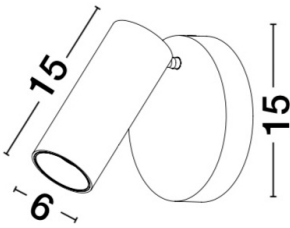

COMPATIBLE WITH

— On/Off Driver: N/A

— Triac Driver: N/A

— Dali Driver: N/A

GENERAL INFORMATION

Product Code	7410401
Product Category	Ceiling GU10
Product Family	Umberto
Mounting Location	Ceiling
Application Environment	Indoor

DIMENSION & WEIGHT

LxWxH (cm)	D: 6 H: 15
Cut out (cm)	0
Weight (Kgr)	1

MATERIAL & COLOR

Product Color	Black
Body Material	Aluminium
Cover Material	N/A

APPLICATION & MOUNTING

Ambient Working Temp.	45 C
Type of Protection	IP20
Protection Class IK	N/A
Dimmable	N/A
Type of Dimming (Optional)	N/A
Mounting type	Surface
Mounting Depth (cm)	Ceiling
Led Module Replaceable	Yes
Light Source	LED GU10 / MR16
Adjustable	Yes

NOVA LUCE S.A

Schimatari Viotias
32009, Greece

+30 22620 58 121
+30 22620 56 743

info@novaluce.com
www.novaluce.com