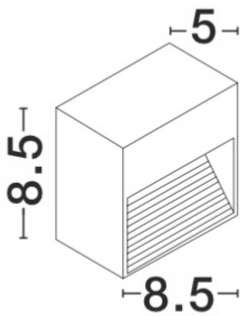

TECHNICAL DRAWING

GENERAL INFORMATION

Product Code	726408
Collection	Outdoor
Product Category	Step Lights
Product Family	KRYPTON
Mounting Location	Wall
Application Environment	Outdoor

DIMENSION & WEIGHT

LxWxH (cm)	L: 8,5 W: 5 H: 8,5
Cut out (cm)	N/A
Weight (Kgr)	0.4

MATERIAL & COLOR

Product Color	Dark Grey
Body Material	Aluminium

APPLICATION & MOUNTING

Ambient Working Temp.	Max 40 oC
Type of Protection	IP54
Dimmable	No
Type of Dimming (Optional)	N/A
Mounting type	Surface
Mounting Depth (cm)	N/A
Led Module Replaceable	No
Light Source	LED

NOVA LUCE S.A

Schimatari Viotias
32009, Greece

+30 22620 58 121
+30 22620 56 743

info@novaluce.com
www.novaluce.com