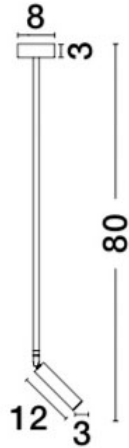

NOVA LUCE

PRODUCT DATASHEET

Version: 001

PRODUCT PHOTOGRAPH

TECHNICAL DRAWING

GENERAL INFORMATION

Product Code	7140184
Collection	Decorative
Product Category	Suspension
Product Family	Sicity
Mounting Location	Ceiling
Application Environment	Indoor

DIMENSION & WEIGHT

LxWxH (cm)	L: 8 W: 12 H: 80
Cut out (cm)	N/A
Weight (Kgr)	0.7

MATERIAL & COLOR

Product Color	Black
Body Material	Aluminium

APPLICATION & MOUNTING

Ambient Working Temp.	Max 45 oC
Type of Protection	IP20
Dimmable	No
Type of Dimming (Optional)	N/A
Mounting type	Ceiling
Mounting Depth (cm)	N/A
Led Module Replaceable	No
Light Source	LED

Power (Nominal)	3W
Input voltage (Nominal)	220-240Vac
Mains Frequency	50/60Hz

PHOTOMETRICAL DATA

Luminous Flux	190 lm
Color Temperature	3000K
Light Color (Designation)	Warm White

WARRANTY

Warranty	3 Years
----------	----------------