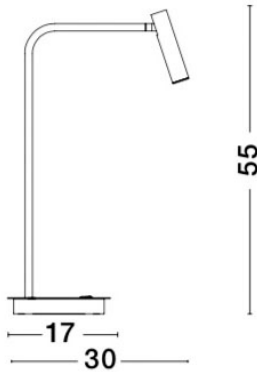

NOVA LUCE

PRODUCT DATASHEET

Version: 001

PRODUCT PHOTOGRAPH

TECHNICAL DRAWING

GENERAL INFORMATION

Product Code	7140182
Collection	Decorative
Product Category	Table
Product Family	Sicity
Mounting Location	N/A
Application Environment	Indoor

DIMENSION & WEIGHT

LxWxH (cm)	L: 17 W: 30 H: 55
Cut out (cm)	N/A
Weight (Kgr)	2.0

MATERIAL & COLOR

Product Color	Black
Body Material	Aluminium

APPLICATION & MOUNTING

Ambient Working Temp.	Max 45 oC
Type of Protection	IP20
Dimmable	No
Type of Dimming (Optional)	N/A
Mounting type	N/A
Mounting Depth (cm)	N/A
Led Module Replaceable	No
Light Source	LED

Power (Nominal)	3W
Input voltage (Nominal)	220-240Vac
Mains Frequency	50/60Hz

PHOTOMETRICAL DATA

Luminous Flux	190 lm
Color Temperature	3000K
Light Color (Designation)	Warm White

WARRANTY

Warranty	3 Years
----------	----------------