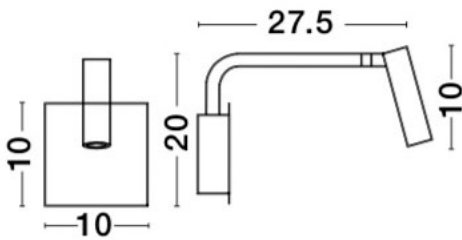

NOVA LUCE

PRODUCT DATASHEET

Version: 001

PRODUCT PHOTOGRAPH

TECHNICAL DRAWING

GENERAL INFORMATION

Product Code	7140181
Collection	Decorative
Product Category	Wall
Product Family	Sicity
Mounting Location	Wall
Application Environment	Indoor

DIMENSION & WEIGHT

LxWxH (cm)	L: 10 W: 16 H: 20
Cut out (cm)	N/A
Weight (Kgr)	0.5

MATERIAL & COLOR

Product Color	Black
Body Material	Aluminium

APPLICATION & MOUNTING

Ambient Working Temp.	Max 45 oC
Type of Protection	IP20
Dimmable	No
Type of Dimming (Optional)	N/A
Mounting type	Wall
Mounting Depth (cm)	N/A
Led Module Replaceable	No
Light Source	LED

Power (Nominal)	3W
Input voltage (Nominal)	220-240Vac
Mains Frequency	50/60Hz

PHOTOMETRICAL DATA

Luminous Flux	190 lm
Color Temperature	3000K
Light Color (Designation)	Warm White

WARRANTY

Warranty	3 Years
----------	----------------