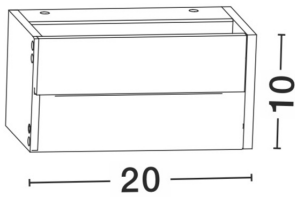

GENERAL INFORMATION

Product Code	713122
Collection	Outdoor
Product Category	Wall
Product Family	TWIN
Mounting Location	Wall
Application Environment	Outdoor

DIMENSION & WEIGHT

LxWxH (cm)	L: 20 W: 10 H: 10
Cut out (cm)	N/A
Weight (Kgr)	1.2

MATERIAL & COLOR

Product Color	Dark Grey
Body Material	Aluminium-Acrylic

APPLICATION & MOUNTING

Ambient Working Temp.	Max 40 oC
Type of Protection	IP54
Dimmable	No
Type of Dimming (Optional)	N/A
Mounting type	Surface
Mounting Depth (cm)	N/A
Led Module Replaceable	No
Light Source	LED

NOVA LUCE S.A

Schimatari Viotias
32009, Greece

+30 22620 58 121
+30 22620 56 743

info@novaluce.com
www.novaluce.com