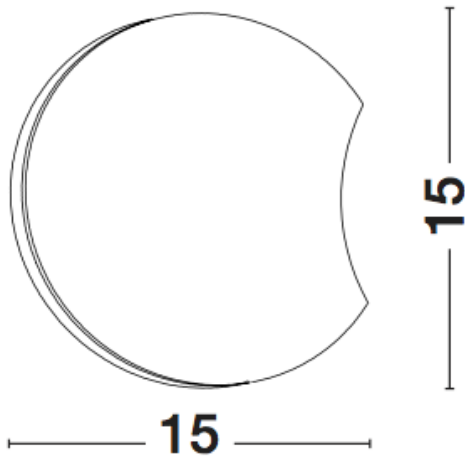

GENERAL INFORMATION

Product Code	711008
Collection	Decorative
Product Category	Wall
Product Family	Anzio
Mounting Location	Wall
Application Environment	Indoor

DIMENSION & WEIGHT

LxWxH (cm)	L: 15 W: 3 H: 15
Cut out (cm)	N/A
Weight (Kgr)	0.3

MATERIAL & COLOR

Product Color	White
Body Material	Aluminium

APPLICATION & MOUNTING

Ambient Working Temp.	Max 45 oC
Type of Protection	IP20
Dimmable	No
Type of Dimming (Optional)	N/A
Mounting type	Wall
Mounting Depth (cm)	N/A
Led Module Replaceable	No
Light Source	LED

NOVA LUCE S.A

Schimatari Viotias
32009, Greece

+30 22620 58 121
+30 22620 56 743

info@novaluce.com
www.novaluce.com