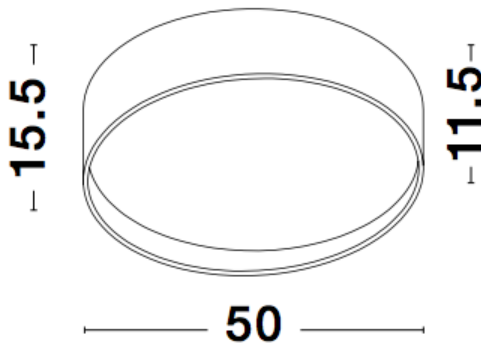

NOVA LUCE

PRODUCT DATASHEET

Version: 001

PRODUCT PHOTOGRAPH

GENERAL INFORMATION

Product Code	71045002
Collection	Decorative
Product Category	Ceiling
Product Family	Fano
Mounting Location	Ceiling
Application Environment	Indoor

DIMENSION & WEIGHT

LxWxH (cm)	D: 50 H: 15,5
Cut out (cm)	N/A
Weight (Kgr)	2.8

TECHNICAL DRAWING

MATERIAL & COLOR

Product Color	Sandy White
Body Material	Aluminium & Acrylic

APPLICATION & MOUNTING

Ambient Working Temp.	Max 45 oC
Type of Protection	IP20
Dimmable	No
Type of Dimming (Optional)	N/A
Mounting type	Ceiling
Mounting Depth (cm)	N/A
Led Module Replaceable	No
Light Source	LED

Power (Nominal)	34W
Input voltage (Nominal)	220-240Vac
Mains Frequency	50/60Hz

PHOTOMETRICAL DATA

Luminous Flux	2040 lm
Color Temperature	3000K
Light Color (Designation)	Warm White

WARRANTY

Warranty	3 Years
----------	----------------