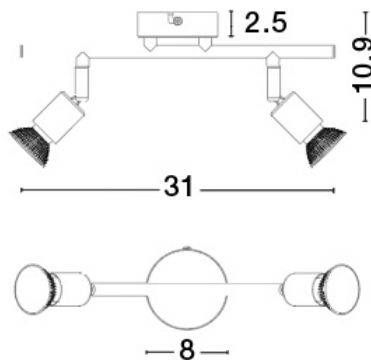

NOVA LUCE

PRODUCT DATASHEET

Version: 001

PRODUCT PHOTOGRAPH

TECHNICAL DRAWING

GENERAL INFORMATION

Product Code	661002
Collection	Decorative
Product Category	Spotlights
Product Family	Base
Mounting Location	Ceiling
Application Environment	Indoor

DIMENSION & WEIGHT

LxWxH (cm)	L: 31 W: 8 H: 10,9
Cut out (cm)	N/A
Weight (Kgr)	0.4

MATERIAL & COLOR

Product Color	Matt White
Body Material	Metal

APPLICATION & MOUNTING

Ambient Working Temp.	Max 45 oC
Type of Protection	IP20
Dimmable	Depends on the lamp
Type of Dimming (Optional)	N/A
Mounting type	Ceiling
Mounting Depth (cm)	N/A
Led Module Replaceable	Yes
Light Source	LED GU10