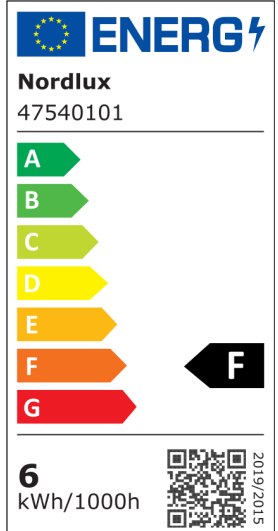

# FALLON | SURFACE DOWNLIGHT | WHITE/WHITE

47540101

nordlux®

Voltage (V): 230 Volt

IP degree: IP20

Class (Class 1, Class 2, Class 3):

Class 2 (Double isolated)

Bulb base: LED Module

Sales Box Width (cm): 10.5

Sales Box Depth (cm): 10.5

Sales Box Volume m<sup>3</sup> : 0.0007

Product net weight (kg): 0.275

Primary material: Metal

Secondary material: Plastic

Color: White/White

Brightness of light (Lumen): 500

Color Temperature (K): 2700

Ra-value : 80

Lifetime (h): 20000

Beam Angle (°) : 110

Candela (cd) (for directional

lamp only): 0

Energy Class: F

Actual Watt (W): 5.5