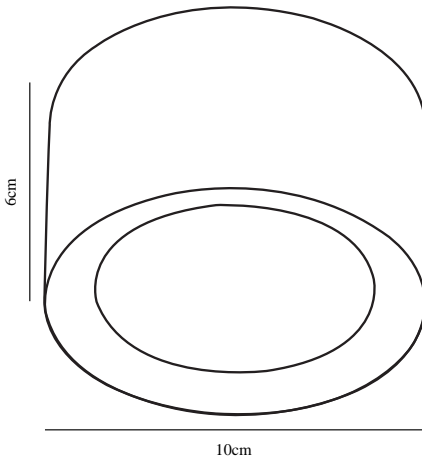

# FALLON | SURFACE DOWNLIGHT | WHITE/WHITE

47540101

nordlux®

Voltage (V): 230 Volt

IP degree: IP20

Class (Class 1, Class 2, Class 3):

Class 2 (Double isolated)

Bulb base: LED Module

Parallel connection: True

Height (cm): 6

Projection (cm): 6

EAN: 5701581415089

TUN: 1975406

Item Number: 47540101

Pcs Per Master Carton: 3

Sales Box Height (cm): 6.8

Sales Box Width (cm): 10.5

Sales Box Depth (cm): 10.5

Sales Box Volume m<sup>3</sup> : 0.0007

Product net weight (kg): 0.275

Primary material: Metal

Secondary material: Plastic

Color: White/White

Brightness of light (Lumen): 500

Color Temperature (K): 2700

Ra-value : 80

Lifetime (h): 20000

Beam Angle (°) : 110

Candela (cd) (for directional

lamp only): 0

Energy Class: F

Actual Watt (W): 5.5