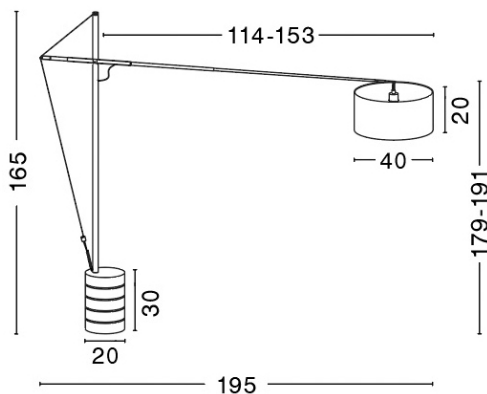

NOVA LUCE

PRODUCT DATASHEET

Version: 001

PRODUCT PHOTOGRAPH

TECHNICAL DRAWING

GENERAL INFORMATION

Product Code	41455402
Collection	Decorative
Product Category	Floor
Product Family	Traccia
Mounting Location	N/A
Application Environment	Indoor

DIMENSION & WEIGHT

LxWxH (cm)	L: 195 W: 40 H: 165
Cut out (cm)	N/A
Weight (Kgr)	23.4

MATERIAL & COLOR

Product Color	White
Body Material	Iron & Plastic

APPLICATION & MOUNTING

Ambient Working Temp.	Max 45 oC
Type of Protection	IP20
Dimmable	Depends on the lamp
Type of Dimming (Optional)	N/A
Mounting type	N/A
Mounting Depth (cm)	N/A
Led Module Replaceable	Yes
Light Source	LED E27