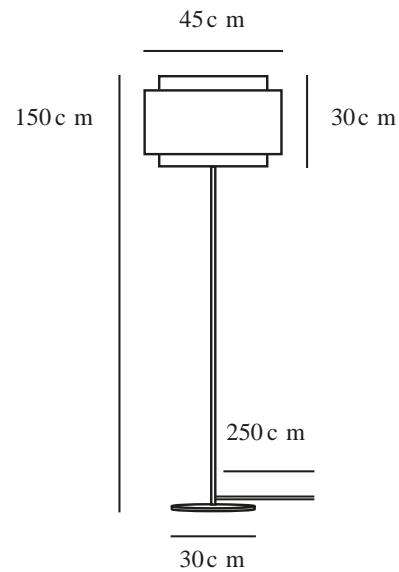

# TAKAI | FLOOR LAMP | BEIGE

2520054018

Voltage (V): 220-240 Volt  
IP degree: IP20  
Maximum bulb wattage (W): 25  
Class (Class 1, Class 2, Class 3):  
Class 2 (Double isolated)  
Socket type: E27  
Switch placement: On the fixture  
Parallel connection: False

Primary material: Metal  
Secondary material: Textile  
Colour of the cable: White  
Length of the cable (cm): 250  
Surface material of the cable:  
Textile  
Is the cable replaceable: False  
Colour: Beige

Height (cm) : 150  
Width (cm): 45  
Tube Diameter (cm): 1.9  
Shade Diameter (cm): 45  
Outdoor base dimension (cm): 30  
Length (cm): 45

EAN: 5704924024047  
Item Number: 2520054018  
Pcs Per Master Carton: 1

Sales Box Height (cm): 38.5  
Sales Box Width(cm): 49  
Sales Box Depth (cm): 49  
Sales Box Volume m<sup>3</sup> : 0.0924  
Product net weight (kg): 5.95

- Mixed materials – burnished brass and fabric
- Fabric shade with a beautiful shape
- The design oozes that luxury hotel feeling