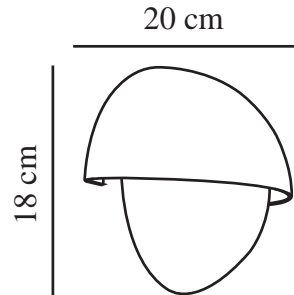

SCORPIUS ROUND | WALL LIGHT | BLACK

2518401003

nordlux®

Voltage (V): 220-240 Volt

IP degree: IP44

Maximum bulb wattage (W): 15

Class (Class 1, Class 2, Class 3):

Class 2 (Double isolated)

Socket type: E14

Parallel connection: True

Height (cm) : 18

Width (cm): 20

EAN: 5704924023552

TUN: 2427537

Item Number: 2518401003

Pcs Per Master Carton: 3

Sales Box Height (cm): 18.5

Sales Box Width(cm): 20.5

Sales Box Depth (cm): 10

Sales Box Volume m³ : 0.0038

Product net weight (kg): 0.322

Primary material: Plastic

Secondary material: Plastic

Suitable for Seaside: False