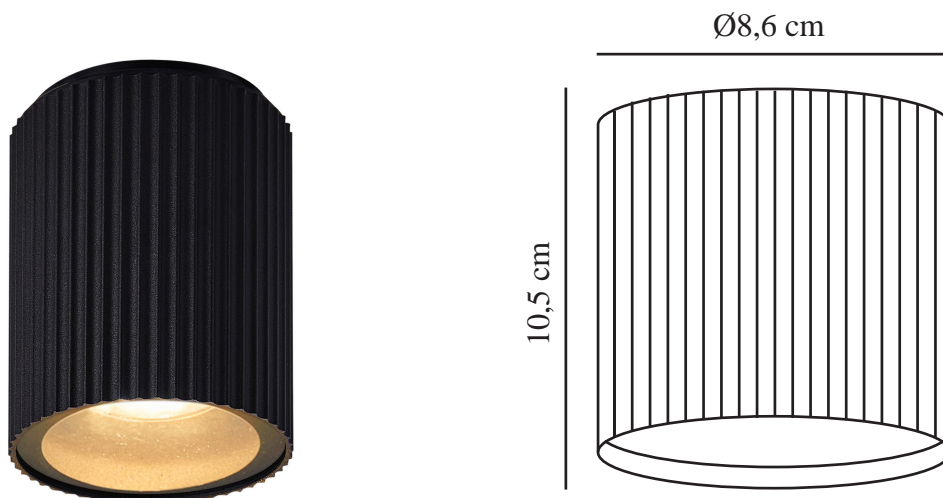

# KYKLOP RIPPLE | CEILING LIGHT | BLACK

2518316003

nordlux®

Voltage (V): 220-240 Volt

IP degree: IP54

Maximum bulb wattage (W): 15

Class (Class 1, Class 2, Class 3):

Class 2 (Double isolated)

Socket type: GU10

Parallel connection: True

Height (cm) : 10.5

Shade Diameter (cm): 8.6

EAN: 5704924023477

TUN: 2427525

Item Number: 2518316003

Pcs Per Master Carton: 3

Sales Box Height (cm): 11.5

Sales Box Width(cm): 9.5

Sales Box Depth (cm): 9.5

Sales Box Volume m<sup>3</sup> : 0.001

Product net weight (kg): 0.29

Primary material: Aluminium

Secondary material: Glass

Suitable for Seaside: False

Colour: Black

- Beautiful, rippled surface
- Parallel connection possible

Kyklop Ripple is a modern and elegant ceiling light designed by Danish duo Says Who. Its beautifully rippled surface creates a distinctive and stylish look.