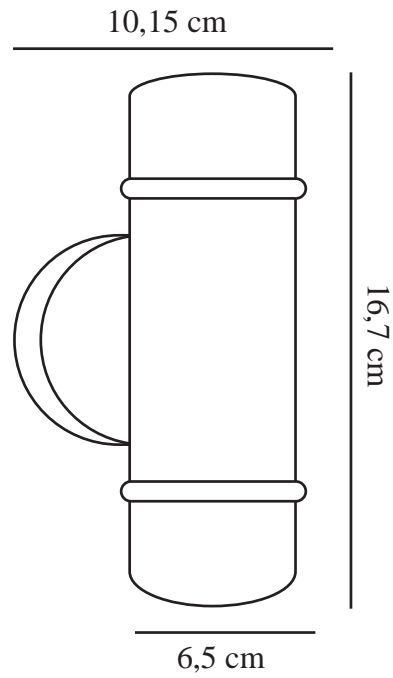

ARTILUS | WALL LIGHT | BLACK

2418151003

nordlux®

Voltage (V): 220-240 Volt
IP degree: IP54
Maximum bulb wattage (W): 2x25
Class (Class 1, Class 2, Class 3):
Class 1 (Earth contact)
Socket type: GU10
Parallel connection: True

Height (cm) : 16.7
Width (cm): 9
Shade Diameter (cm): 6.5
EAN: 5704924017629
TUN: 2366805
Item Number: 2418151003

Pcs Per Master Carton: 3
Sales Box Height (cm): 18
Sales Box Width(cm): 11.5
Sales Box Depth (cm): 10
Sales Box Volume m³ : 0.0021
Product net weight (kg): 0.375

Primary material: Aluminium
Secondary material: Glass
Suitable for Seaside: False
Colour: Black

- Romantic design
- Lights both up and down
- Parallel connection possible
- Possibility for side entry of cable