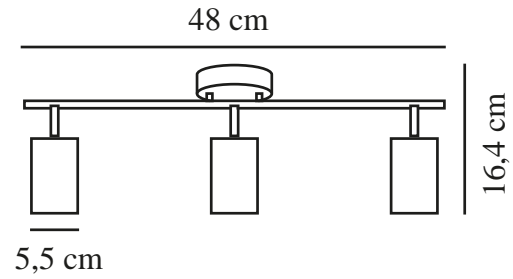

EXPLORE 3 | SPOT LIGHT | WHITE

2113270101

nordlux®

Voltage (V): 220-240 Volt
IP degree: IP20
Maximum bulb wattage (W): 3x7
Class (Class 1, Class 2, Class 3):
Class 1 (Earth contact)
Socket type: GU10
Parallel connection: False

Primary material: Metal
Secondary material: Ceramic
Colour: White

Height (cm) : 17.3
Shade Diameter (cm): 5.5
Lenght (cm): 48.5
Tilt Angle (°): 90
Turning Angle (°): 350

EAN: 5704924009525
TUN: 2258636
Item Number: 2113270101

Pcs Per Master Carton: 3
Sales Box Height (cm): 49.5
Sales Box Width(cm): 13
Sales Box Depth (cm): 10.5
Sales Box Volume m³ : 0.0068
Product net weight (kg): 0.54

- Contemporary and simple style
- Adjustable lamp head for a directional light