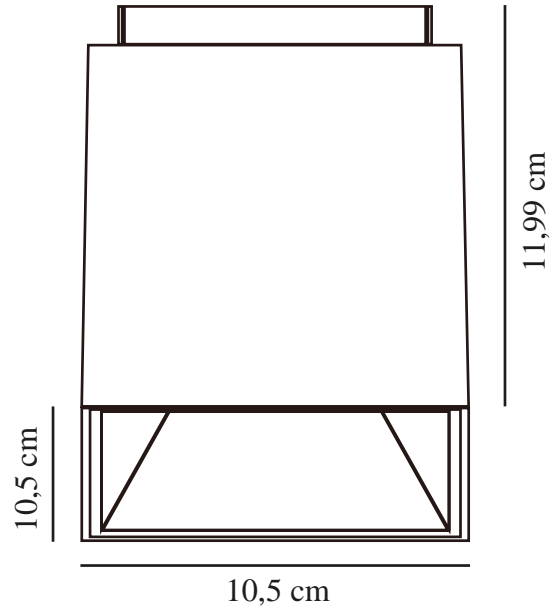

ETHAN 1-SPOT | SURFACE DOWNLIGHT | MATT

nordlux®

WHITE

2110400101

Voltage (V): 230 Volt
IP degree: IP20
Maximum bulb wattage (W): 50W
Class (Class 1, Class 2, Class 3):
Class 2 (Double isolated)
Socket type: GU10
Parallel connection: True

Height (cm): 11.99
Width (cm): 10.5
Length (cm): 10.5
EAN: 5704924007033
TUN: 2160508
Item Number: 2110400101

Pcs Per Master Carton: 3
Sales Box Height (cm): 12.5
Sales Box Width(cm): 19
Sales Box Depth (cm): 16.5
Sales Box Volume m³ : 0.0039
Product net weight (kg): 0.55

Primary material: Aluminium
Secondary material: Metal
Colour: Matt white

- Interconnectable on two sides • Two reflector colours included (white and silver)

Ethan is a square build-on spot series that gives a pleasant light with the included inside reflectors. Fits any GU10 bulb, has additional cable inlet on two opposite sides and is interconnectable (with internal or external wiring).