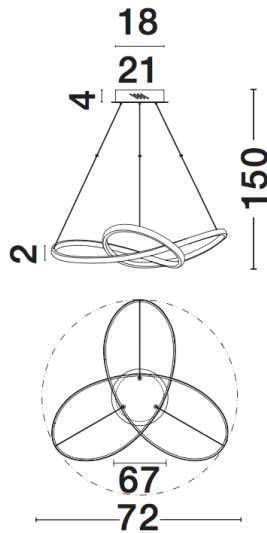

NOVA LUCE

PRODUCT DATASHEET

Version: 001

PRODUCT PHOTOGRAPH

TECHNICAL DRAWING

GENERAL INFORMATION

| | |
|-------------------------|------------|
| Product Code | 1701101001 |
| Collection | Decorative |
| Product Category | Suspension |
| Product Family | Fusion |
| Mounting Location | Ceiling |
| Application Environment | Indoor |

DIMENSION & WEIGHT

| | |
|--------------|--------------|
| LxWxH (cm) | D: 72 H: 150 |
| Cut out (cm) | N/A |
| Weight (Kgr) | 2.5 |

MATERIAL & COLOR

| | |
|---------------|---------------------|
| Product Color | White |
| Body Material | Aluminium & Acrylic |

| | |
|-------------------------|-------------------|
| Power (Nominal) | 53W |
| Input voltage (Nominal) | 220-240Vac |
| Mains Frequency | 50/60Hz |

PHOTOMETRICAL DATA

| | |
|---------------------------|-------------------|
| Luminous Flux | 4081 lm |
| Color Temperature | 3000K |
| Light Color (Designation) | Warm White |