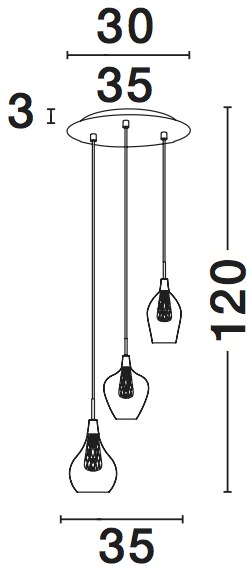

GENERAL INFORMATION

Product Code	1500202803
Collection	Decorative
Product Category	Suspension
Product Family	Filo
Mounting Location	Ceiling
Application Environment	Indoor

DIMENSION & WEIGHT

LxWxH (cm)	D: 37 H: 120
Cut out (cm)	N/A
Weight (Kgr)	2.3

MATERIAL & COLOR

Product Color	Chrome & Clear & Gold
Body Material	Aluminium & Glass

APPLICATION & MOUNTING

Ambient Working Temp.	Max 45 oC
Type of Protection	IP20
Dimmable	Depends on the lamp
Type of Dimming (Optional)	N/A
Mounting type	Ceiling
Mounting Depth (cm)	N/A
Led Module Replaceable	Yes
Light Source	LED G9

NOVA LUCE S.A

Schimatari Viotias
32009, Greece

+30 22620 58 121
+30 22620 56 743

info@novaluce.com
www.novaluce.com